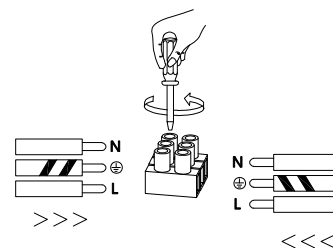

NOVA LUCE

9333083

①

Turn off the general Switch

②

Drill holes & apply plastic anchors
With screws

③

Connect the wires

④

Apply the nut

⑤

Install crystal lights

⑥

Turn on the general switch