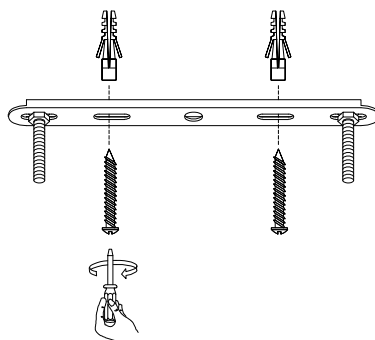

NOVA LUCE

9333083

①

Turn off the general Switch

②

Drill holes & apply plastic anchors
With screws

③

Connect the wires

④

Apply the nut

⑤

Install crystal lights

⑥

Turn on the general switch