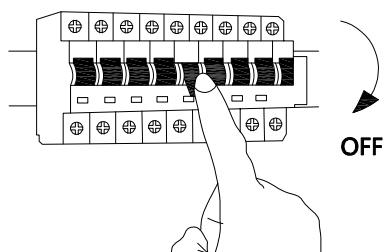

NOVA LUCE

9333083

①

Turn off the general Switch

②

Drill holes & apply plastic anchors
With screws

③

Connect the wires

④

Apply the nut

⑤

Install crystal lights

⑥

Turn on the general switch