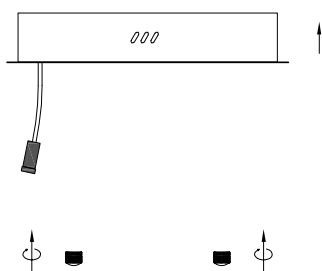

NOVA LUCE

9333083

①

Turn off the general Switch

②

Drill holes & apply plastic anchors
With screws

③

Connect the wires

④

Apply the nut

⑤

Install crystal lights

⑥

Turn on the general switch