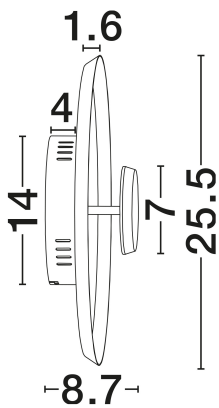

NOVA LUCE

PRODUCT DATASHEET

Version: 001

PRODUCT PHOTOGRAPH

TECHNICAL DRAWING

GENERAL INFORMATION

Product Code	9248184
Collection	Indoor
Product Category	Ceiling
Product Family	Dorell
Mounting Location	Ceiling
Application Environment	Indoor
Specifications	N/A

DIMENSION & WEIGHT

LxWxH (cm)	D: 25.5 H: 8.7
Cut Out (cm)	N/A
Weight (Kgr)	0.75

MATERIAL & COLOR

Product Color	Sandy White
Body Material	Steel, Aluminium &Acrylic

APPLICATION & MOUNTING

Ambient Working Temp.	Max 45°C
Type of Protection	IP20
Dimmable	No
Type of Dimming	N/A
Mounting type	Surface
Mounting Depth (cm)	N/A
Led Module Replaceable	No
Light Source	LED

Power (Nominal)	6W
Input voltage (Nominal)	220-240V
Mains Frequency	50/60Hz

PHOTOMETRICAL DATA

Luminous Flux	327lm
Color Temperature	2700-3000-4000K
Light Color (Designation)	WW - NW

WARRANTY

Warranty	3 Years
----------	----------------