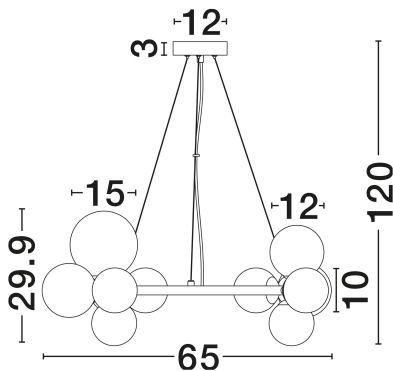

NOVA LUCE

PRODUCT DATASHEET

Version: 001

PRODUCT PHOTOGRAPH

TECHNICAL DRAWING

GENERAL INFORMATION

Product Code	9028855
Collection	Indoor
Product Category	Suspension
Product Family	Odillia
Mounting Location	Ceiling
Application Environment	Indoor
Specifications	N/A

DIMENSION & WEIGHT

LxWxH (cm)	L: 64.2 W: 52.8 H: 120
Cut Out (cm)	N/A
Weight (Kgr)	3.14

MATERIAL & COLOR

Product Color	Smokey & Matt Black
Body Material	Glass & Metal

APPLICATION & MOUNTING

Ambient Working Temp.	Max 45°C
Type of Protection	IP20
Dimmable	N/A
Type of Dimming	N/A
Mounting type	Surface
Mounting Depth (cm)	N/A
Led Module Replaceable	Yes
Light Source	G9

Power (Nominal)	11x5W
Input voltage (Nominal)	100-240V
Mains Frequency	50/60Hz

PHOTOMETRICAL DATA

Luminous Flux	N/A
Color Temperature	N/A
Light Color (Designation)	N/A

WARRANTY

Warranty	3 Years
----------	----------------