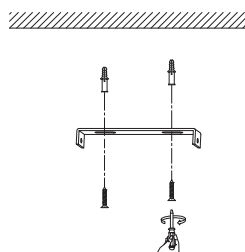

NOVA LUCE

9548104

1

Turn off the general switch

2

Drill holes & apply plastic anchors
With screws

3

Connect the wires

4

Apply the side screws

5

Turn on the general switch