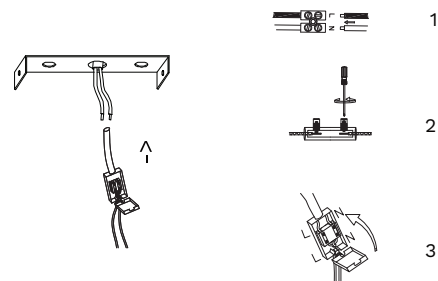

NOVA LUCE

9548104

1

Turn off the general switch

2

Drill holes & apply plastic anchors
With screws

3

Connect the wires

4

Apply the side screws

5

Turn on the general switch