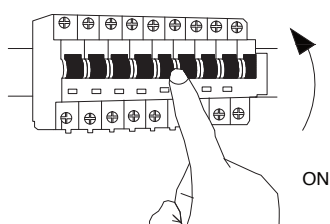

NOVA LUCE

9548104

1

Turn off the general switch

2

Drill holes & apply plastic anchors
With screws

3

Connect the wires

4

Apply the side screws

5

Turn on the general switch