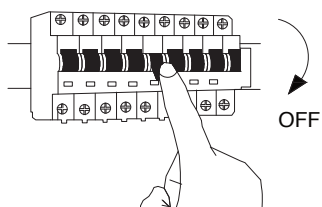

NOVA LUCE

9548104

1

Turn off the general switch

2

Drill holes & apply plastic anchors
With screws

3

Connect the wires

4

Apply the side screws

5

Turn on the general switch