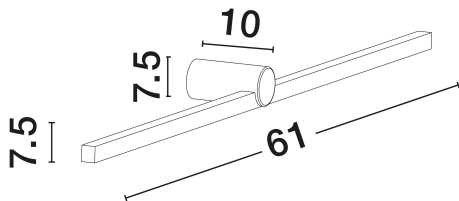

NOVA LUCE

PRODUCT DATASHEET

Version: 001

PRODUCT PHOTOGRAPH

TECHNICAL DRAWING

GENERAL INFORMATION

Product Code	9923420
Collection	Indoor
Product Category	Bathroom
Product Family	Breggo
Mounting Location	Ceiling
Application Environment	Indoor
Specifications	N/A

DIMENSION & WEIGHT

LxWxH (cm)	L: 61 W: 10 H: 7.5
Cut Out (cm)	N/A
Weight (Kgr)	1.1

MATERIAL & COLOR

Product Color	Sandy Black
Body Material	Aluminium

APPLICATION & MOUNTING

Ambient Working Temp.	Max 45°C
Type of Protection	IP54
Dimmable	Yes
Type of Dimming	N/A
Mounting type	Surface
Mounting Depth (cm)	N/A
Led Module Replaceable	No
Light Source	LED