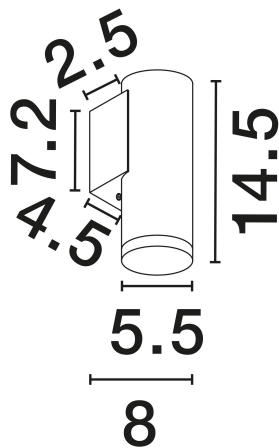

## PRODUCT PHOTOGRAPH

## TECHNICAL DRAWING

## DIMENSION & WEIGHT

LxWxH (cm)	D: 5.5 W: 8 H: 14.5
Cut Out (cm)	N/A
Weight (Kgr)	0.23