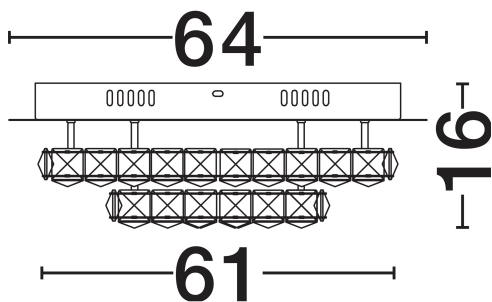

NOVA LUCE

PRODUCT DATASHEET

Version: 001

PRODUCT PHOTOGRAPH

GENERAL INFORMATION

Product Code	9172519
Collection	Indoor
Product Category	Ceiling
Product Family	Quentin
Mounting Location	Wall
Application Environment	Indoor
Specifications	N/A

DIMENSION & WEIGHT

LxWxH (cm)	D: 60 H: 18
Cut Out (cm)	N/A
Weight (Kgr)	9.1

MATERIAL & COLOR

Product Color	Chrome
Body Material	Aluminium & Crystal

TECHNICAL DRAWING

APPLICATION & MOUNTING

Ambient Working Temp.	Max 45°C
Type of Protection	IP20
Dimmable	No
Type of Dimming	N/A
Mounting type	Surface
Mounting Depth (cm)	N/A
Led Module Replaceable	No
Light Source	LED

Power (Nominal)	44W
Input voltage (Nominal)	220-240V
Mains Frequency	50/60Hz

PHOTOMETRICAL DATA

Luminous Flux	2640lm
Color Temperature	3500K
Light Color (Designation)	Warm White

WARRANTY

Warranty	3 Years
----------	----------------