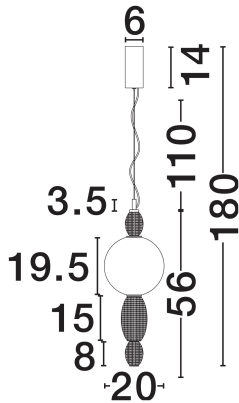

NOVA LUCE

PRODUCT DATASHEET

Version: 001

PRODUCT PHOTOGRAPH

TECHNICAL DRAWING

GENERAL INFORMATION

Product Code	9009152
Collection	Indoor
Product Category	Suspension
Product Family	Obrie
Mounting Location	Wall
Application Environment	Indoor
Specifications	N/A

DIMENSION & WEIGHT

LxWxH (cm)	D: 20 H: 180
Cut Out (cm)	N/A
Weight (Kgr)	1.9

MATERIAL & COLOR

Product Color	Glossy Brushed Gold, Orange & Pink
Body Material	Metal, Ceramic & Opal Glass

APPLICATION & MOUNTING

Ambient Working Temp.	Max 45°C
Type of Protection	IP20
Dimmable	No
Type of Dimming	N/A
Mounting type	Surface
Mounting Depth (cm)	N/A
Led Module Replaceable	No
Light Source	LED

NOVA LUCE S.A

Schimatari Viotias
32009, Greece

+30 22620 58 121
+30 22620 56 743

info@novaluce.com
www.novaluce.com