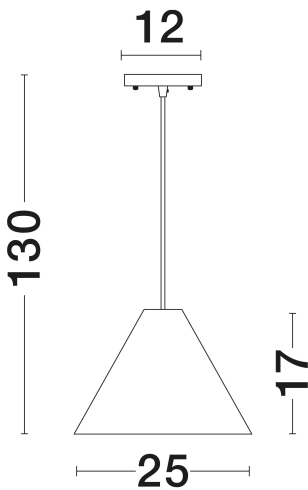

TECHNICAL DRAWING

GENERAL INFORMATION

Product Code	9125062
Collection	Indoor
Product Category	Suspension
Product Family	Wera
Mounting Location	Ceiling
Application Environment	Indoor
Specifications	N/A

DIMENSION & WEIGHT

LxWxH (cm)	D: 25 H1: 17 H2: 130
Cut Out (cm)	N/A
Weight (Kgr)	0.7

MATERIAL & COLOR

Product Color	Dark Walnut
Body Material	Wood

APPLICATION & MOUNTING

Ambient Working Temp.	Max 45°C
Type of Protection	IP20
Dimmable	Yes
Type of Dimming	N/A
Mounting type	Surface
Mounting Depth (cm)	N/A
Led Module Replaceable	Yes
Light Source	E27

NOVA LUCE S.A

Schimatari Viotias
32009, Greece

+30 22620 58 121
+30 22620 56 743

info@novaluce.com
www.novaluce.com