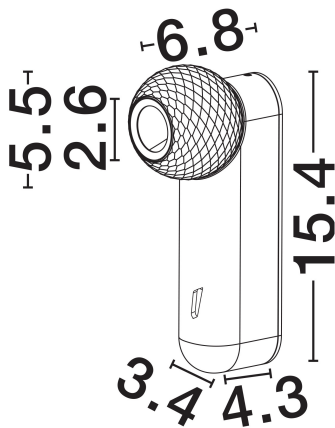

## PRODUCT PHOTOGRAPH

## TECHNICAL DRAWING

## DIMENSION & WEIGHT

LxWxH (cm)	D: 5.5 W: 6.8 H: 15.4
Cut Out (cm)	N/A
Weight (Kgr)	0.332

### PHOTOMETRICAL DATA

Luminous Flux	<b>455lm</b>
Color Temperature	<b>3000K</b>
Light Color (Designation)	<b>Warm White</b>