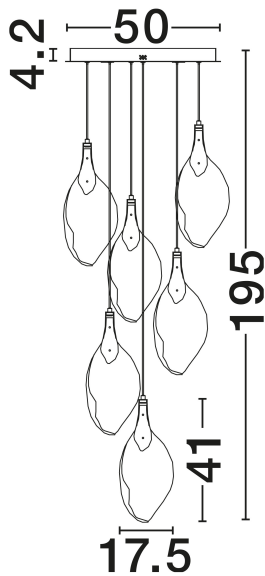

NOVA LUCE

PRODUCT DATASHEET

Version: 001

PRODUCT PHOTOGRAPH

TECHNICAL DRAWING

GENERAL INFORMATION

Product Code	9187011
Collection	Indoor
Product Category	Suspension
Product Family	Bellina
Mounting Location	Wall
Application Environment	Indoor
Specifications	N/A

DIMENSION & WEIGHT

LxWxH (cm)	D: 30.5 H: 195
Cut Out (cm)	N/A
Weight (Kgr)	6

MATERIAL & COLOR

Product Color	Gold
Body Material	Stell & Glass

APPLICATION & MOUNTING

Ambient Working Temp.	Max 45°C
Type of Protection	IP20
Dimmable	Yes
Type of Dimming	Triac
Mounting type	Surface
Mounting Depth (cm)	N/A
Led Module Replaceable	No
Light Source	LED

Power (Nominal)	10W
Input voltage (Nominal)	220-240V
Mains Frequency	50/60Hz

PHOTOMETRICAL DATA

Luminous Flux	324lm
Color Temperature	3000K
Light Color (Designation)	Warm White

WARRANTY

Warranty	3 Years
----------	----------------