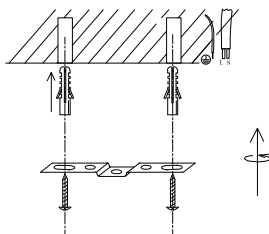

NOVA LUCE

9586804

1

Turn off the general switch

2

Drill holes & apply plastic anchors
With screws

3

Connect the wires

4

Apply the element in to place

5

Apply the bulb in to place

6

Turn on the general switch