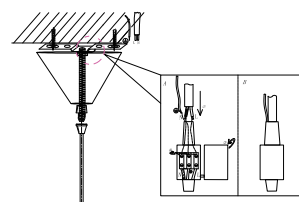

NOVA LUCE

9586804

1

Turn off the general switch

2

Drill holes & apply plastic anchors
With screws

3

Connect the wires

4

Apply the element in to place

5

Apply the bulb in to place

6

Turn on the general switch