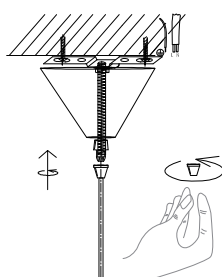

NOVA LUCE

9586804

1

Turn off the general switch

2

Drill holes & apply plastic anchors
With screws

3

Connect the wires

4

Apply the element in to place

5

Apply the bulb in to place

6

Turn on the general switch