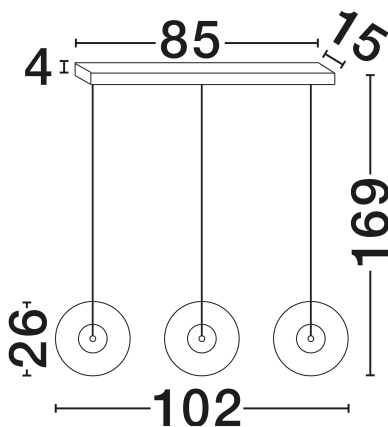

NOVA LUCE

PRODUCT DATASHEET

Version: 001

PRODUCT PHOTOGRAPH

TECHNICAL DRAWING

GENERAL INFORMATION

Product Code	9416945
Collection	Indoor
Product Category	Suspension
Product Family	Ballet
Mounting Location	Ceiling
Application Environment	Indoor
Specifications	N/A

DIMENSION & WEIGHT

LxWxH (cm)	L: 85 W: 26 H: 169
Cut Out (cm)	N/A
Weight (Kgr)	4.3

MATERIAL & COLOR

Product Color	Sandy Black & Smokey Grey
Body Material	Metal & Glass

APPLICATION & MOUNTING

Ambient Working Temp.	Max 45°C
Type of Protection	IP20
Dimmable	Yes
Type of Dimming	Triac
Mounting type	Surface
Mounting Depth (cm)	N/A
Led Module Replaceable	No
Light Source	LED

Power (Nominal)	24W
Input voltage (Nominal)	220-240V
Mains Frequency	50/60Hz

PHOTOMETRICAL DATA

Luminous Flux	660lm
Color Temperature	3000K
Light Color (Designation)	Warm White

WARRANTY

Warranty	3 Years
----------	----------------