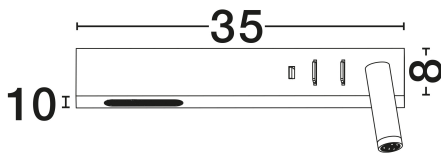

TECHNICAL DRAWING

NOVA LUCE S.A

Schimatari Viotias
32009, Greece

+30 22620 58 121
+30 22620 56 743

info@novaluce.com
www.novaluce.com