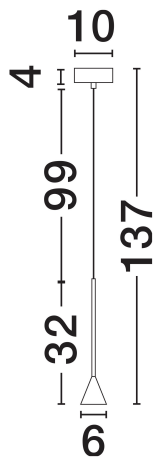

## PRODUCT PHOTOGRAPH

## TECHNICAL DRAWING

## DIMENSION & WEIGHT

LxWxH (cm)	D: 6 H: 137
Cut Out (cm)	N/A
Weight (Kgr)	0.5