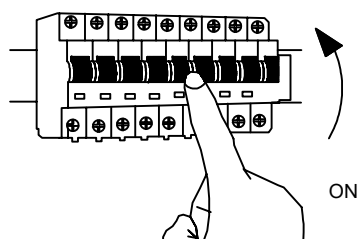

# NOVA LUCE

9790021

①

Turn off thr general switch

②

Drill holes & apply  
The elements in place

③

Connect the wires

④

Apply the nuts & tighten it

⑤

Turn on thr general switch

⑥