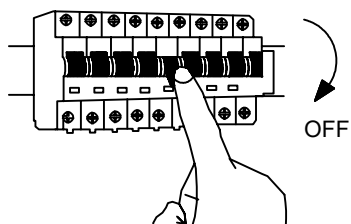

# NOVA LUCE

9790021

①

Turn off thr general switch

②

Drill holes & apply  
The elements in place

③

Connect the wires

④

Apply the nuts & tighten it

⑤

Turn on thr general switch

⑥