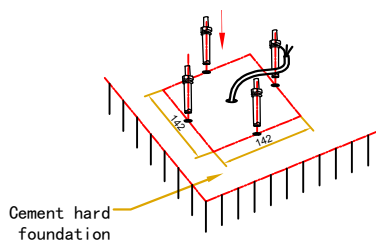

# NOVA LUCE

9790021

①

Turn off thr general switch

②

Drill holes & apply  
The elements in place

③

Connect the wires

④

Apply the nuts & tighten it

⑤

Turn on thr general switch

⑥