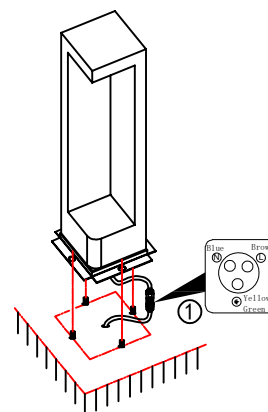

# NOVA LUCE

9790021

①

Turn off thr general switch

②

Drill holes & apply  
The elements in place

③

Connect the wires

④

Apply the nuts & tighten it

⑤

Turn on thr general switch

⑥