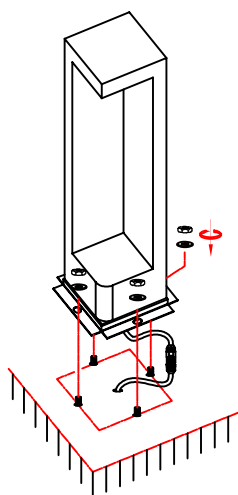

# NOVA LUCE

9790021

①

Turn off thr general switch

②

Drill holes & apply  
The elements in place

③

Connect the wires

④

Apply the nuts & tighten it

⑤

Turn on thr general switch

⑥