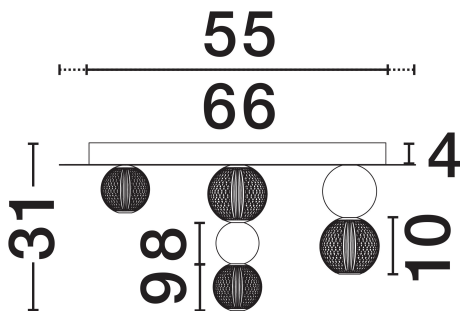

NOVA LUCE

PRODUCT DATASHEET

Version: 001

PRODUCT PHOTOGRAPH

TECHNICAL DRAWING

GENERAL INFORMATION

Product Code	9695600
Collection	Indoor
Product Category	Ceiling
Product Family	Brille
Mounting Location	Wall
Application Environment	Indoor
Specifications	N/A

DIMENSION & WEIGHT

LxWxH (cm)	D: 66 H: 30.5
Cut Out (cm)	N/A
Weight (Kgr)	10.5

MATERIAL & COLOR

Product Color	Gold
Body Material	Aluminium & Acrylic

APPLICATION & MOUNTING

Ambient Working Temp.	Max 45°C
Type of Protection	IP20
Dimmable	Yes
Type of Dimming	Triac
Mounting type	Surface
Mounting Depth (cm)	N/A
Led Module Replaceable	No
Light Source	LED

Power (Nominal)	39W
Input voltage (Nominal)	220-240V
Mains Frequency	50/60Hz

PHOTOMETRICAL DATA

Luminous Flux	2350lm
Color Temperature	3200K
Light Color (Designation)	Warm White

WARRANTY

Warranty	3 Years
----------	----------------