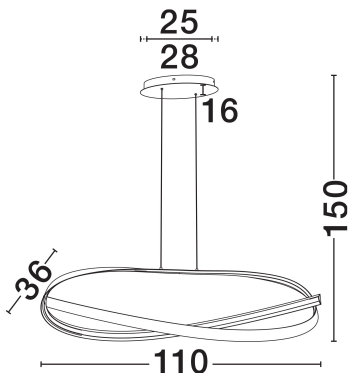

NOVA LUCE

PRODUCT DATASHEET

Version: 001

PRODUCT PHOTOGRAPH

TECHNICAL DRAWING

GENERAL INFORMATION

Product Code	9104718
Collection	Indoor
Product Category	Suspension
Product Family	Olia
Mounting Location	Wall
Application Environment	Indoor
Specifications	N/A

DIMENSION & WEIGHT

LxWxH (cm)	L: 110 W: 36 H: 150
Cut Out (cm)	N/A
Weight (Kgr)	3.8

MATERIAL & COLOR

Product Color	Sandy Black
Body Material	Aluminium, Steel & Silicone

APPLICATION & MOUNTING

Ambient Working Temp.	Max 45°C
Type of Protection	IP20
Dimmable	Yes
Type of Dimming	Triac
Mounting type	Surface
Mounting Depth (cm)	N/A
Led Module Replaceable	No
Light Source	LED

Power (Nominal)	47W
Input voltage (Nominal)	220-240V
Mains Frequency	50/60Hz

PHOTOMETRICAL DATA

Luminous Flux	3085lm
Color Temperature	2700-3000-4000K
Light Color (Designation)	WW - NW

WARRANTY

Warranty	3 Years
----------	----------------