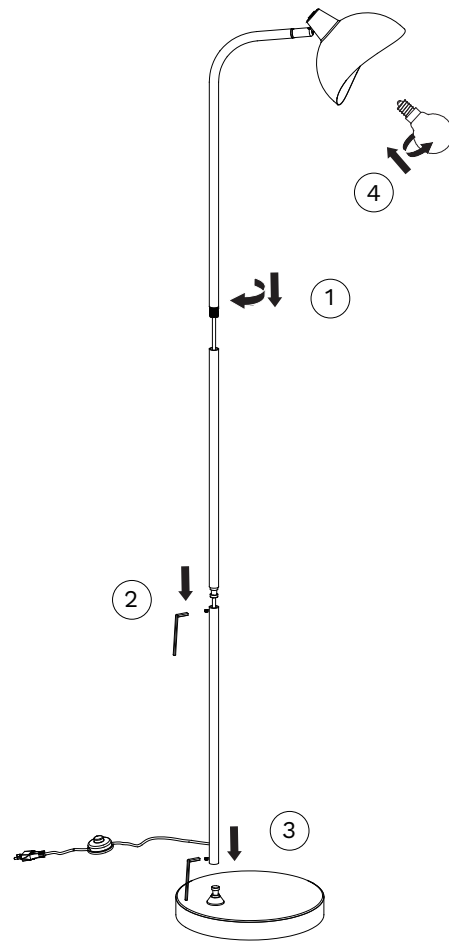

# NOVA LUCE

9555808 9555809

9555808

1. Apply the bulb
2. Plug it in

9555809

1. Apply the pipe in to
2. Place by rotating
3. Apply the bulb
4. Plug it in
5. Plug it in