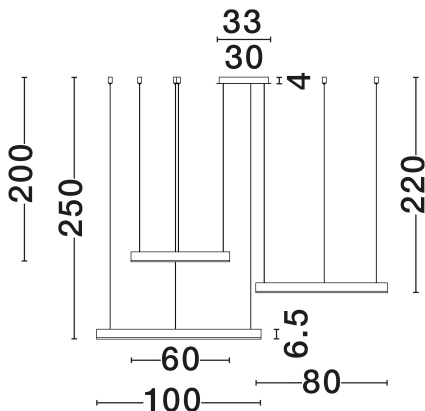

NOVA LUCE

PRODUCT DATASHEET

Version: 001

PRODUCT PHOTOGRAPH

TECHNICAL DRAWING

GENERAL INFORMATION

Product Code	9530216
Collection	Indoor
Product Category	Suspension
Product Family	Motif
Mounting Location	Wall
Application Environment	Indoor
Specifications	N/A

DIMENSION & WEIGHT

LxWxH (cm)	30 D2: 80 D3: 100 H: 250
Cut Out (cm)	N/A
Weight (Kgr)	7.5

MATERIAL & COLOR

Product Color	Sandy White
Body Material	Aluminium & Acrylic

APPLICATION & MOUNTING

Ambient Working Temp.	Max 45°C
Type of Protection	IP20
Dimmable	Yes
Type of Dimming	Triac
Mounting type	Surface
Mounting Depth (cm)	N/A
Led Module Replaceable	No
Light Source	LED

Power (Nominal)	110W
Input voltage (Nominal)	220-240V
Mains Frequency	50/60Hz

PHOTOMETRICAL DATA

Luminous Flux	6160lm
Color Temperature	2700-6000K
Light Color (Designation)	WW - CW

WARRANTY

Warranty	3 Years
----------	----------------