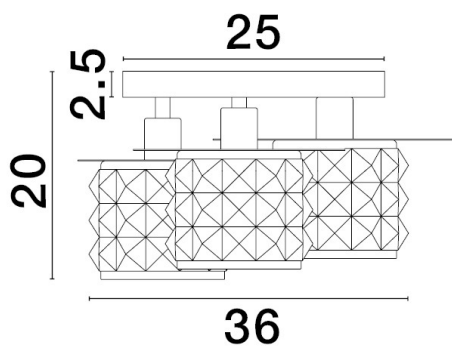

NOVA LUCE

PRODUCT DATASHEET

Version: 001

PRODUCT PHOTOGRAPH

TECHNICAL DRAWING

GENERAL INFORMATION

Product Code	9009293
Collection	Decorative
Product Category	Ceiling
Product Family	Lawan
Mounting Location	Ceiling
Application Environment	Indoor

DIMENSION & WEIGHT

LxWxH (cm)	L: 36 W: 36 H: 20
Cut out (cm)	N/A
Weight (Kgr)	5.1

MATERIAL & COLOR

Product Color	dy Gold & Matt Black
Body Material	Metal Glass & Crystal

APPLICATION & MOUNTING

Ambient Working Temp.	Max 45 oC
Type of Protection	IP20
Dimmable	Depends on the lamp
Type of Dimming (Optional)	N/A
Mounting type	Ceiling
Mounting Depth (cm)	N/A
Led Module Replaceable	Yes
Light Source	LED G9

Power (Nominal)	Depends on the lamp
Input voltage (Nominal)	220-240Vac
Mains Frequency	50/60Hz

PHOTOMETRICAL DATA

Luminous Flux	Depends on the lamp
Color Temperature	Depends on the lamp
Light Color (Designation)	N/A