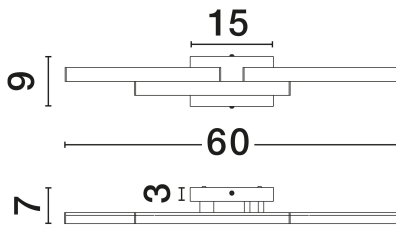

NOVA LUCE

PRODUCT DATASHEET

Version: 001

PRODUCT PHOTOGRAPH

GENERAL INFORMATION

Product Code	9695269
Collection	Indoor
Product Category	Bathroom
Product Family	Atom
Mounting Location	Ceiling
Application Environment	Indoor
Specifications	N/A

DIMENSION & WEIGHT

LxWxH (cm)	L: 60 W: 7 H: 9
Cut Out (cm)	N/A
Weight (Kgr)	1.5

MATERIAL & COLOR

Product Color	Matt Black
Body Material	Aluminium & Acrylic

TECHNICAL DRAWING

APPLICATION & MOUNTING

Ambient Working Temp.	Max 45°C
Type of Protection	IP44
Dimmable	Yes
Type of Dimming	N/A
Mounting type	Surface
Mounting Depth (cm)	N/A
Led Module Replaceable	No
Light Source	LED

Power (Nominal)	14W
Input voltage (Nominal)	220-240V
Mains Frequency	50/60Hz

PHOTOMETRICAL DATA

Luminous Flux	1342lm
Color Temperature	4000K
Light Color (Designation)	Neutral White

WARRANTY

Warranty	3 Years
----------	----------------