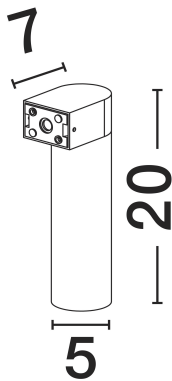

NOVA LUCE

PRODUCT DATASHEET

Version: 001

PRODUCT PHOTOGRAPH

GENERAL INFORMATION

Product Code	9971458
Collection	Outdoor
Product Category	Wall
Product Family	Lusy
Mounting Location	Wall
Application Environment	Outdoor
Specifications	N/A

DIMENSION & WEIGHT

LxWxH (cm)	D:5 W:7 H:20 cm
Cut out (cm)	N/A
Weight (Kgr)	0.34

TECHNICAL DRAWING

MATERIAL & COLOR

Product Color	Sandy White
Body Material	Aluminium & Glass

APPLICATION & MOUNTING

Ambient Working Temp.	Max 45 oC
Type of Protection	IP65
Dimmable	No
Type of Dimming	N/A
Mounting type	Surface
Mounting Depth (cm)	N/A
Led Module Replaceable	No
Light Source	LED

Power (Nominal)	5w
Input voltage (Nominal)	220-240Vac
Mains Frequency	50/60Hz

PHOTOMETRICAL DATA

Luminous Flux	310lm
Color Temperature	3000K
Light Color (Designation)	Warm White

WARRANTY

Warranty	3 Years
----------	----------------