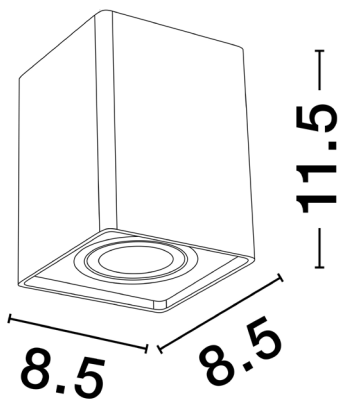

NOVA LUCE

PRODUCT DATASHEET

Version: 001

PRODUCT PHOTOGRAPH

GENERAL INFORMATION

Product Code	9011352
Collection	Decorative
Product Category	Wall
Product Family	Monique
Mounting Location	Wall
Application Environment	Indoor
Specifications	

DIMENSION & WEIGHT

LxWxH (cm)	L:8.5W:8.5 H:10
Cut out (cm)	N/A
Weight (Kgr)	0.4

TECHNICAL DRAWING

MATERIAL & COLOR

Product Color	Black
Body Material	Aluminium

APPLICATION & MOUNTING

Ambient Working Temp.	Max 45 oC
Type of Protection	IP20
Dimmable	Depend On Lamp
Type of Dimming	Depend On Lamp
Mounting type	Surface
Mounting Depth (cm)	N/A
Led Module Replaceable	Yes
Light Source	LED GU10

NOVA LUCE S.A

Schimatari Viotias
32009, Greece

+30 22620 58 121
+30 22620 56 743

info@novaluce.com
www.novaluce.com