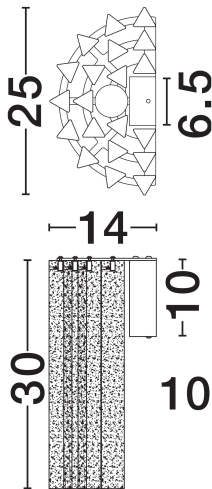

NOVA LUCE

PRODUCT DATASHEET

Version: 001

PRODUCT PHOTOGRAPH

GENERAL INFORMATION

Product Code	9333202
Collection	Indoor
Product Category	Wall
Product Family	NoI
Mounting Location	Wall
Application Environment	Indoor
Specifications	N/A

DIMENSION & WEIGHT

LxWxH (cm)	L: 25 W: 14 H: 30.3
Cut Out (cm)	N/A
Weight (Kgr)	3.4

MATERIAL & COLOR

Product Color	Antique Brass
Body Material	Metal, Aluminium, Glass

TECHNICAL DRAWING

APPLICATION & MOUNTING

Ambient Working Temp.	Max 45°C
Type of Protection	IP20
Dimmable	No
Type of Dimming	N/A
Mounting type	Surface
Mounting Depth (cm)	N/A
Led Module Replaceable	No
Light Source	LED

NOVA LUCE S.A

Schimatari Viotias
32009, Greece

+30 22620 58 121
+30 22620 56 743

info@novaluce.com
www.novaluce.com

NOVA LUCE

PRODUCT DATASHEET

Version: 001

ELECTRICAL DATA

Power (Nominal)	11W
Input voltage (Nominal)	220-240V
Mains Frequency	50/60Hz

PHOTOMETRICAL DATA