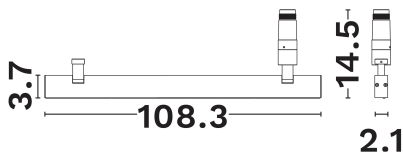

TECHNICAL DRAWING

COMPATIBLE WITH

— On/Off Driver: N/A

— Triac Driver: N/A

— Dali Driver: N/A

GENERAL INFORMATION

Product Code	9492816
Product Category	Systems
Product Family	Imagine Lighting Systems
Mounting Location	Ceiling
Application Environment	Indoor

DIMENSION & WEIGHT

LxWxH (cm)	: 108.3 W: 2.1 H: 14.5
Cut out (cm)	N/A
Weight (Kgr)	N/A

MATERIAL & COLOR

Product Color	Black
Body Material	Aluminium
Cover Material	N/A

APPLICATION & MOUNTING

Ambient Working Temp.	45 C
Type of Protection	IP20
Protection Class IK	IK03
Dimmable	No
Type of Dimming (Optional)	N/A
Mounting type	Surface
Mounting Depth (cm)	Ceiling
Led Module Replaceable	No
Light Source	Led
Adjustable	Yes

NOVA LUCE S.A

Schimatari Viotias
32009, Greece

+30 22620 58 121
+30 22620 56 743

info@novaluce.com
www.novaluce.com