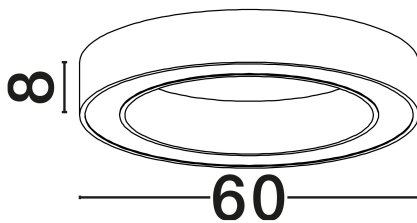

DIMENSION & WEIGHT

LxWxH (cm)	D: 60 H: 8
Cut Out (cm)	N/A
Weight (Kgr)	3.5

MATERIAL & COLOR

Product Color	Brass Gold
Body Material	Aluminium & Acrylic

TECHNICAL DRAWING

APPLICATION & MOUNTING

Ambient Working Temp.	Max 45°C
Type of Protection	IP20
Dimmable	Yes
Type of Dimming	Triac
Mounting type	Surface
Mounting Depth (cm)	N/A
Led Module Replaceable	No
Light Source	LED

Power (Nominal)	48W
Input voltage (Nominal)	220-240V
Mains Frequency	50/60Hz

PHOTOMETRICAL DATA

Luminous Flux	3730lm
Color Temperature	2700-4000K
Light Color (Designation)	WW - NW

WARRANTY

Warranty	3 Years
----------	----------------