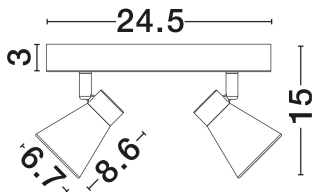

NOVA LUCE

PRODUCT DATASHEET

Version: 001

PRODUCT PHOTOGRAPH

GENERAL INFORMATION

Product Code	9155812
Collection	Indoor
Product Category	Spotlights
Product Family	Dublin
Mounting Location	Ceiling
Application Environment	Indoor
Specifications	N/A

DIMENSION & WEIGHT

LxWxH (cm)	L: 24.5 W: 5.5 H: 15
Cut Out (cm)	N/A
Weight (Kgr)	0.59

MATERIAL & COLOR

Product Color	Sandy Black
Body Material	Metal

TECHNICAL DRAWING

APPLICATION & MOUNTING

Ambient Working Temp.	Max 45°C
Type of Protection	IP20
Dimmable	Yes
Type of Dimming	N/A
Mounting type	Surface
Mounting Depth (cm)	N/A
Led Module Replaceable	Yes
Light Source	GU10

Power (Nominal)	2 x 10W
Input voltage (Nominal)	100-240V
Mains Frequency	50/60Hz

PHOTOMETRICAL DATA

Luminus Flux	N/A
Color Temperature	N/A
Light Color (Designation)	N/A

WARRANTY

Warranty	3 Years
----------	----------------