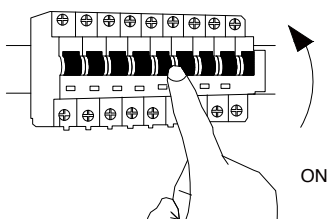

NOVA LUCE

9030163

1

Turn off the general switch

2

Remove the side screws

3

Connect the wires

4

Apply the side screws

5

Turn on the general switch