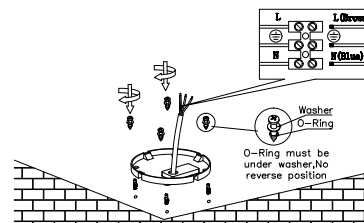

NOVA LUCE

9030163

1

Turn off the general switch

2

Remove the side screws

3

Connect the wires

4

Apply the side screws

5

Turn on the general switch