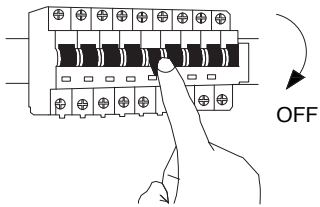

# NOVA LUCE

832403

1

Turn off the general switch

2

Anticlockwise to open

3

Drill holes apply plastic anchors  
With screws

4

Connect wires

5

Apply bulbs

6

Rotate clockwise to  
Fix it in place

7

Turn on the general switch