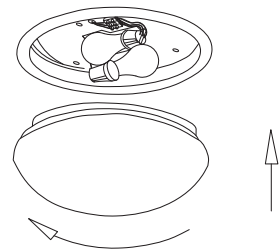

# NOVA LUCE

832403

1

Turn off the general switch

2

Anticlockwise to open

3

Drill holes apply plastic anchors  
With screws

4

Connect wires

5

Apply bulbs

6

Rotate clockwise to  
Fix it in place

7

Turn on the general switch