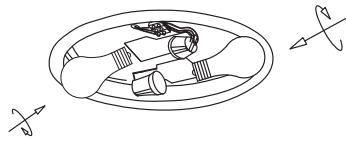

# NOVA LUCE

832403

1

Turn off the general switch

2

Anticlockwise to open

3

Drill holes apply plastic anchors  
With screws

4

Connect wires

5

Apply bulbs

6

Rotate clockwise to  
Fix it in place

7

Turn on the general switch