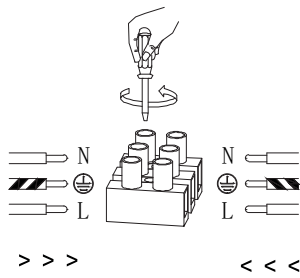

# NOVA LUCE

832403

1

Turn off the general switch

2

Anticlockwise to open

3

Drill holes apply plastic anchors  
With screws

4

Connect wires

5

Apply bulbs

6

Rotate clockwise to  
Fix it in place

7

Turn on the general switch