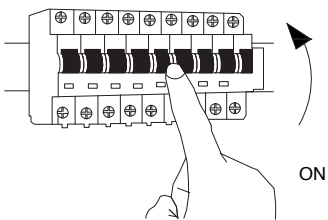

# NOVA LUCE

832403

1

Turn off the general switch

2

Anticlockwise to open

3

Drill holes apply plastic anchors  
With screws

4

Connect wires

5

Apply bulbs

6

Rotate clockwise to  
Fix it in place

7

Turn on the general switch