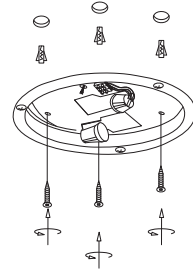

# NOVA LUCE

832403

1

Turn off the general switch

2

Anticlockwise to open

3

Drill holes apply plastic anchors  
With screws

4

Connect wires

5

Apply bulbs

6

Rotate clockwise to  
Fix it in place

7

Turn on the general switch