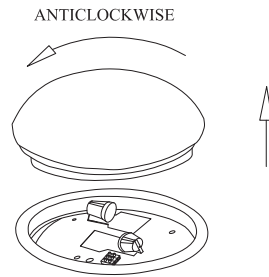

# NOVA LUCE

832403

1

Turn off the general switch

2

Anticlockwise to open

3

Drill holes apply plastic anchors  
With screws