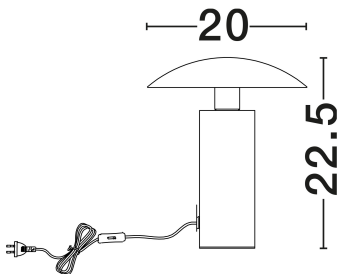

NOVA LUCE

PRODUCT DATASHEET

Version: 001

PRODUCT PHOTOGRAPH

GENERAL INFORMATION

Product Code	9011322
Collection	Indoor
Product Category	Table
Product Family	Karpos
Mounting Location	Table
Application Environment	Indoor
Specifications	N/A

DIMENSION & WEIGHT

LxWxH (cm)	D: 20 H: 22.5
Cut Out (cm)	N/A
Weight (Kgr)	0.683

MATERIAL & COLOR

Product Color	Antique Brass Gold
Body Material	Metal

TECHNICAL DRAWING

APPLICATION & MOUNTING

Ambient Working Temp.	Max 45°C
Type of Protection	IP20
Dimmable	No
Type of Dimming	N/A
Mounting type	Surface
Mounting Depth (cm)	N/A
Led Module Replaceable	No
Light Source	LED

NOVA LUCE S.A

Schimatari Viotias
32009, Greece

+30 22620 58 121
+30 22620 56 743

info@novaluce.com
www.novaluce.com