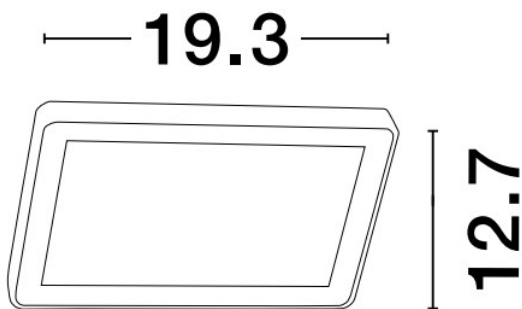

NOVA LUCE

PRODUCT DATASHEET

Version: 001

PRODUCT PHOTOGRAPH

GENERAL INFORMATION

Product Code	9060206
Collection	Outdoor
Product Category	Wall
Product Family	NOBU
Mounting Location	Wall
Application Environment	Outdoor

DIMENSION & WEIGHT

LxWxH (cm)	L: 19,3 W: 4,7 H: 12,7
Cut out (cm)	N/A
Weight (Kgr)	0.8

MATERIAL & COLOR

Product Color	Black
Body Material	Aluminium & Tempered Glass

TECHNICAL DRAWING

APPLICATION & MOUNTING

PHOTOMETRICAL DATA

Luminous Flux	496 lm
Color Temperature	3000K
Light Color (Designation)	Warm White

WARRANTY

Warranty	3 Years
----------	----------------

CERTIFICATES

Certificates	CE,UKCA
--------------	----------------