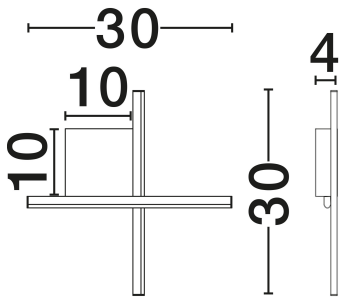

NOVA LUCE

PRODUCT DATASHEET

Version: 001

PRODUCT PHOTOGRAPH

TECHNICAL DRAWING

GENERAL INFORMATION

Product Code	9006082
Collection	Indoor
Product Category	Wall
Product Family	Cross
Mounting Location	Wall
Application Environment	Indoor
Specifications	N/A

DIMENSION & WEIGHT

LxWxH (cm)	L: 30 W: 4 H: 30
Cut Out (cm)	N/A
Weight (Kgr)	0.5

MATERIAL & COLOR

Product Color	Sandy Black
Body Material	Aluminium

APPLICATION & MOUNTING

Ambient Working Temp.	Max 45°C
Type of Protection	IP20
Dimmable	No
Type of Dimming	N/A
Mounting type	Surface
Mounting Depth (cm)	N/A
Led Module Replaceable	No
Light Source	LED

Power (Nominal)	10W
Input voltage (Nominal)	220-240V
Mains Frequency	50/60Hz

PHOTOMETRICAL DATA

Luminous Flux	660lm
Color Temperature	2700K
Light Color (Designation)	Warm White

WARRANTY

Warranty	3 Years
----------	----------------