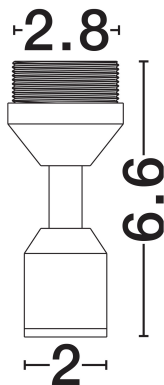

NOVA LUCE

PRODUCT DATASHEET

Version: 001

PRODUCT PHOTOGRAPH

TECHNICAL DRAWING

GENERAL INFORMATION

Product Code	9980603
Collection	Indoor
Product Category	Ceiling
Product Family	Invento
Mounting Location	Wall
Application Environment	Indoor
Specifications	N/A

DIMENSION & WEIGHT

LxWxH (cm)	D: 2.8 H: 6.6
Cut Out (cm)	N/A
Weight (Kgr)	0.038

MATERIAL & COLOR

Product Color	Sandy Black
Body Material	Aluminium

APPLICATION & MOUNTING

Ambient Working Temp.	Max 45°C
Type of Protection	IP20
Dimmable	N/A
Type of Dimming	N/A
Mounting type	Surface
Mounting Depth (cm)	N/A
Led Module Replaceable	N/A
Light Source	N/A