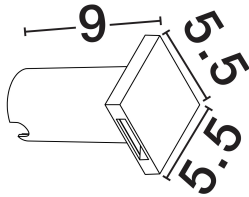

MATERIAL & COLOR

Product Color	Sandy White
Body Material	Pc

APPLICATION & MOUNTING

Ambient Working Temp.	Max 45 oC
Type of Protection	IP67
Dimmable	No
Type of Dimming	N/A
Mounting type	Surface
Mounting Depth (cm)	N/A
Led Module Replaceable	No
Light Source	LED

NOVA LUCE S.A

Schimatari Viotias
32009, Greece

+30 22620 58 121
+30 22620 56 743

info@novaluce.com
www.novaluce.com