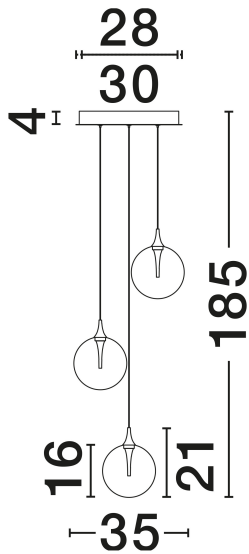

NOVA LUCE

PRODUCT DATASHEET

Version: 001

PRODUCT PHOTOGRAPH

TECHNICAL DRAWING

GENERAL INFORMATION

Product Code	9416960
Collection	Indoor
Product Category	Suspension
Product Family	Orenda
Mounting Location	Ceiling
Application Environment	Indoor
Specifications	N/A

DIMENSION & WEIGHT

LxWxH (cm)	D: 36 H: 185
Cut Out (cm)	N/A
Weight (Kgr)	2.9

MATERIAL & COLOR

Product Color	Gradient Champagne, & Brass Gold. Matt Black
Body Material	Glass & Metal

APPLICATION & MOUNTING

Ambient Working Temp.	Max 45°C
Type of Protection	IP20
Dimmable	Yes
Type of Dimming	Triac
Mounting type	Surface
Mounting Depth (cm)	N/A
Led Module Replaceable	No
Light Source	LED

NOVA LUCE S.A

Schimatari Viotias
32009, Greece

+30 22620 58 121
+30 22620 56 743

info@novaluce.com
www.novaluce.com