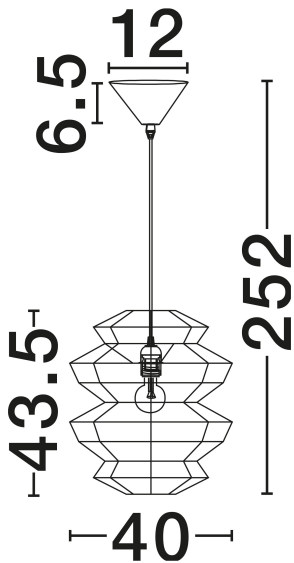

TECHNICAL DRAWING

GENERAL INFORMATION

Product Code	9586645
Collection	Indoor
Product Category	Suspension
Product Family	Nua
Mounting Location	Ceiling
Application Environment	Indoor
Specifications	N/A

DIMENSION & WEIGHT

LxWxH (cm)	D: 40 H: 252
Cut Out (cm)	N/A
Weight (Kgr)	1.6

MATERIAL & COLOR

Product Color	Black & Sandy Black
Body Material	Rope & Steel

APPLICATION & MOUNTING

Ambient Working Temp.	Max 45°C
Type of Protection	IP20
Dimmable	Yes
Type of Dimming	N/A
Mounting type	Surface
Mounting Depth (cm)	N/A
Led Module Replaceable	Yes
Light Source	E27

NOVA LUCE S.A

Schimatari Viotias
32009, Greece

+30 22620 58 121
+30 22620 56 743

info@novaluce.com
www.novaluce.com