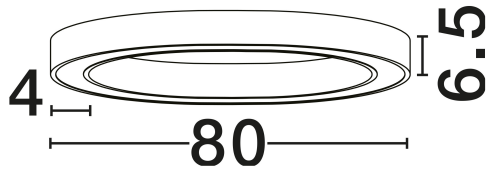

NOVA LUCE

PRODUCT DATASHEET

Version: 001

PRODUCT PHOTOGRAPH

GENERAL INFORMATION

Product Code	9558630
Collection	Indoor
Product Category	Ceiling
Product Family	Sting
Mounting Location	Ceiling
Application Environment	Indoor
Specifications	N/A

DIMENSION & WEIGHT

LxWxH (cm)	D: 80 W: 4 H: 7.8
Cut Out (cm)	N/A
Weight (Kgr)	4.8

MATERIAL & COLOR

Product Color	Sandy White
Body Material	Aluminium & Acrylic

TECHNICAL DRAWING

APPLICATION & MOUNTING

Ambient Working Temp.	Max 45°C
Type of Protection	IP20
Dimmable	Yes
Type of Dimming	Triac
Mounting type	Surface
Mounting Depth (cm)	N/A
Led Module Replaceable	No
Light Source	LED

Power (Nominal)	50W
Input voltage (Nominal)	220-240V
Mains Frequency	50/60Hz

PHOTOMETRICAL DATA

Luminous Flux	2968lm
Color Temperature	3000K
Light Color (Designation)	Warm White

WARRANTY

Warranty	3 Years
----------	----------------