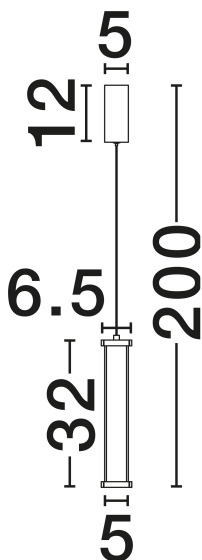

NOVA LUCE

PRODUCT DATASHEET

Version: 001

PRODUCT PHOTOGRAPH

GENERAL INFORMATION

Product Code	9214147
Collection	Indoor
Product Category	Suspension
Product Family	PHEME
Mounting Location	Wall
Application Environment	Indoor
Specifications	N/A

DIMENSION & WEIGHT

LxWxH (cm)	L: 6.4 W: 6.4 H: 200
Cut Out (cm)	N/A
Weight (Kgr)	0

MATERIAL & COLOR

Product Color	Matt Black & Satin Nickel
Body Material	Metal & Acrylic

APPLICATION & MOUNTING

Ambient Working Temp.	Max 45°C
Type of Protection	IP20
Dimmable	Yes
Type of Dimming	Triac
Mounting type	Surface
Mounting Depth (cm)	N/A
Led Module Replaceable	No
Light Source	LED

TECHNICAL DRAWING

NOVA LUCE S.A

Schimatari Viotias
32009, Greece

+30 22620 58 121
+30 22620 56 743

info@novaluce.com
www.novaluce.com

NOVA LUCE

PRODUCT DATASHEET

Version: 001

ELECTRICAL DATA

Power (Nominal)	6W
Input voltage (Nominal)	220-240V
Mains Frequency	50/60Hz

PHOTOMETRICAL DATA

Luminous Flux	398lm
Color Temperature	2700K
Light Color (Designation)	Warm White

WARRANTY

Warranty	3 Years
----------	----------------