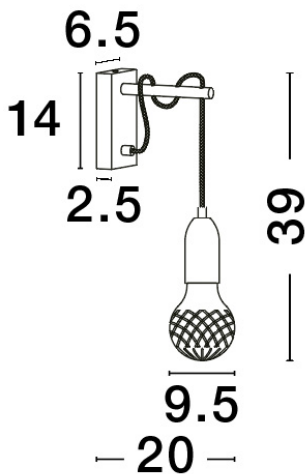

GENERAL INFORMATION

Product Code	9536411
Collection	Decorative
Product Category	Wall
Product Family	Veda
Mounting Location	Wall
Application Environment	Indoor

DIMENSION & WEIGHT

LxWxH (cm)	L: 9,5 W: 20 H: 39
Cut out (cm)	N/A
Weight (Kgr)	0.7

MATERIAL & COLOR

Product Color	Brass & Clear
Body Material	Metal & Glass

APPLICATION & MOUNTING

Ambient Working Temp.	Max 45 oC
Type of Protection	IP20
Dimmable	Depends on the lamp
Type of Dimming (Optional)	N/A
Mounting type	Wall
Mounting Depth (cm)	N/A
Led Module Replaceable	Yes
Light Source	LED G9

NOVA LUCE S.A

Schimatari Viotias
32009, Greece

+30 22620 58 121
+30 22620 56 743

info@novaluce.com
www.novaluce.com