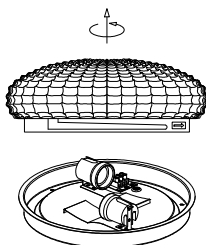

# NOVA LUCE

9738256

1

Turn off the general switch

2

Dismantle the product

3

Connect the wires

4

Drill holes, apply screws with  
Plastic anchors

5

Apply the bulb

6

Place the glass in to place

7

Turn on the general switch