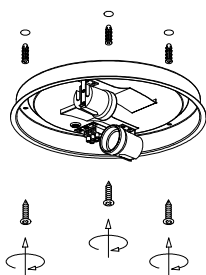

# NOVA LUCE

9738256

1

Turn off the general switch

2

Dismantle the product

3

Connect the wires

4

Drill holes, apply screws with  
Plastic anchors

5

Apply the bulb

6

Place the glass in to place

7

Turn on the general switch