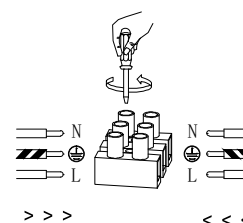

# NOVA LUCE

9738256

1

Turn off the general switch

2

Dismantle the product

3

Connect the wires

4

Drill holes, apply screws with  
Plastic anchors

5

Apply the bulb

6

Place the glass in to place

7

Turn on the general switch