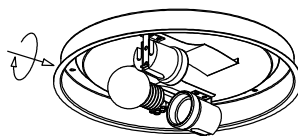

NOVA LUCE

9738256

1

Turn off the general switch

2

Dismantle the product

3

Connect the wires

4

Drill holes, apply screws with
Plastic anchors

5

Apply the bulb

6

Place the glass in to place

7

Turn on the general switch