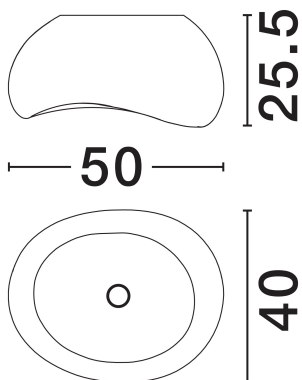

NOVA LUCE

PRODUCT DATASHEET

Version: 001

PRODUCT PHOTOGRAPH

GENERAL INFORMATION

Product Code	9002664
Collection	Indoor
Product Category	Ceiling
Product Family	Aere
Mounting Location	Wall
Application Environment	Indoor
Specifications	N/A

DIMENSION & WEIGHT

LxWxH (cm)	L: 50 W: 40 H: 25.5
Cut Out (cm)	N/A
Weight (Kgr)	2.5

MATERIAL & COLOR

Product Color	Stone White
Body Material	Polyurethane & Resin

TECHNICAL DRAWING

APPLICATION & MOUNTING

Ambient Working Temp.	Max 45°C
Type of Protection	IP20
Dimmable	N/A
Type of Dimming	N/A
Mounting type	Surface
Mounting Depth (cm)	N/A
Led Module Replaceable	Yes
Light Source	E27