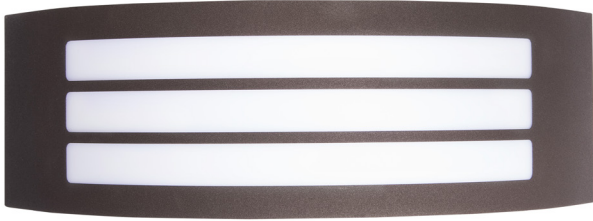

NOVA LUCE

PRODUCT DATASHEET

Version: 001

PRODUCT PHOTOGRAPH

TECHNICAL DRAWING

GENERAL INFORMATION

Product Code	713114
Collection	Outdoor
Product Category	Wall
Product Family	ZENITH
Mounting Location	Wall
Application Environment	Outdoor

DIMENSION & WEIGHT

LxWxH (cm)	L: 30,5 W: 9 H: 10,5
Cut out (cm)	N/A
Weight (Kgr)	0.3

MATERIAL & COLOR

Product Color	Antique Brown
Body Material	Aluminium-Acrylic

APPLICATION & MOUNTING

Ambient Working Temp.	Max 40 oC
Type of Protection	IP44
Dimmable	No
Type of Dimming (Optional)	N/A
Mounting type	Surface
Mounting Depth (cm)	N/A
Led Module Replaceable	Yes
Light Source	E27