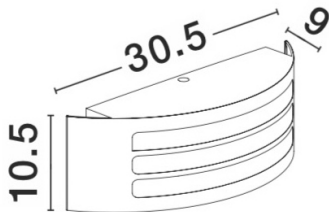

GENERAL INFORMATION

Product Code	713114
Collection	Outdoor
Product Category	Wall
Product Family	ZENITH
Mounting Location	Wall
Application Environment	Outdoor

DIMENSION & WEIGHT

LxWxH (cm)	L: 30,5 W: 9 H: 10,5
Cut out (cm)	N/A
Weight (Kgr)	0.3

MATERIAL & COLOR

Product Color	Antique Brown
Body Material	Aluminium-Acrylic

APPLICATION & MOUNTING

Ambient Working Temp.	Max 40 oC
Type of Protection	IP44
Dimmable	No
Type of Dimming (Optional)	N/A
Mounting type	Surface
Mounting Depth (cm)	N/A
Led Module Replaceable	Yes
Light Source	E27

NOVA LUCE S.A

Schimatari Viotias
32009, Greece

+30 22620 58 121
+30 22620 56 743

info@novaluce.com
www.novaluce.com