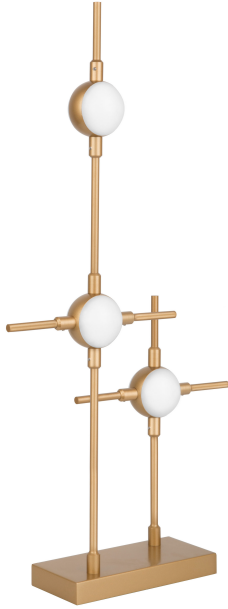

NOVA LUCE

PRODUCT DATASHEET

Version: 001

PRODUCT PHOTOGRAPH

TECHNICAL DRAWING

GENERAL INFORMATION

Product Code	9280673
Collection	Indoor
Product Category	Table
Product Family	Atomo
Mounting Location	Table
Application Environment	Indoor
Specifications	N/A

DIMENSION & WEIGHT

LxWxH (cm)	L: 28 W: 9 H: 52
Cut Out (cm)	N/A
Weight (Kgr)	2.3

MATERIAL & COLOR

Product Color	Gold
Body Material	Metal & Acrylic

APPLICATION & MOUNTING

Ambient Working Temp.	Max 45°C
Type of Protection	IP20
Dimmable	No
Type of Dimming	N/A
Mounting type	Surface
Mounting Depth (cm)	N/A
Led Module Replaceable	No
Light Source	LED

Power (Nominal)	9W
Input voltage (Nominal)	220-240V
Mains Frequency	50/60Hz

PHOTOMETRICAL DATA

Luminous Flux	609lm
Color Temperature	3000K
Light Color (Designation)	Warm White

WARRANTY

Warranty	3 Years
----------	----------------