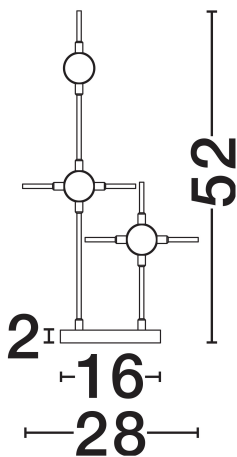

NOVA LUCE

PRODUCT DATASHEET

Version: 001

PRODUCT PHOTOGRAPH

TECHNICAL DRAWING

GENERAL INFORMATION

Product Code	9280673
Collection	Indoor
Product Category	Table
Product Family	Atomo
Mounting Location	Table
Application Environment	Indoor
Specifications	N/A

DIMENSION & WEIGHT

LxWxH (cm)	L: 28 W: 9 H: 52
Cut Out (cm)	N/A
Weight (Kgr)	2.3

MATERIAL & COLOR

Product Color	Gold
Body Material	Metal & Acrylic

APPLICATION & MOUNTING

Ambient Working Temp.	Max 45°C
Type of Protection	IP20
Dimmable	No
Type of Dimming	N/A
Mounting type	Surface
Mounting Depth (cm)	N/A
Led Module Replaceable	No
Light Source	LED

Power (Nominal)	9W
Input voltage (Nominal)	220-240V
Mains Frequency	50/60Hz

PHOTOMETRICAL DATA

Luminous Flux	609lm
Color Temperature	3000K
Light Color (Designation)	Warm White

WARRANTY

Warranty	3 Years
----------	----------------