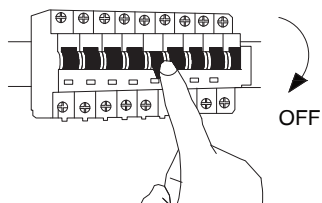

NOVA LUCE

9011488, 9011489

Package contents:

1

Turn off the general switch

2

Create a CutOut

3

Connect wires

4

Fix it into place by pressing the brackets together

5

Turn on the general switch

6