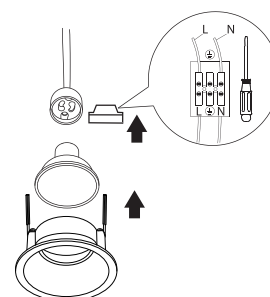

NOVA LUCE

9011488, 9011489

Package contents:

1

Turn off the general switch

2

Create a CutOut

3

Connect wires

4

Fix it into place by pressing the brackets together

5

Turn on the general switch

6