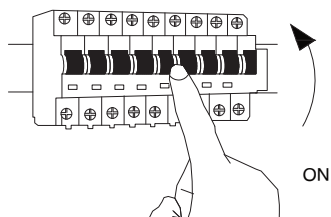

NOVA LUCE

9011488, 9011489

Package contents:

1

Turn off the general switch

2

Create a CutOut

3

Connect wires

4

Fix it into place by pressing the brackets together

5

Turn on the general switch

6