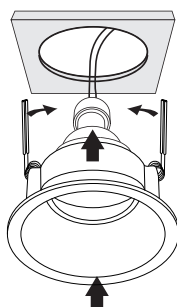

NOVA LUCE

9011488, 9011489

Package contents:

1

Turn off the general switch

2

Create a CutOut

3

Connect wires

4

Fix it into place by pressing the brackets together

5

Turn on the general switch

6