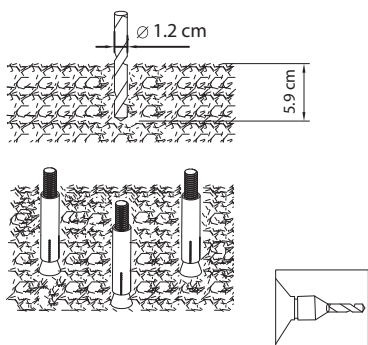

NOVA LUCE

9136421

1

Turn off the general switch

2

Dismantle parts

3

Mark holes

4

Drill holes & apply anchors

5

Connect wires

6

Place the washers onto place

7

Fix it in place by tying up nuts