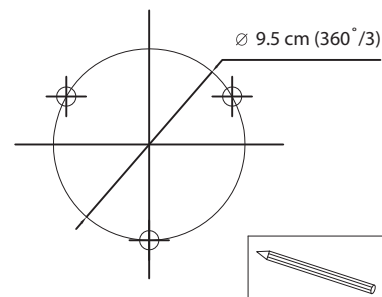

NOVA LUCE

9136421

1

Turn off the general switch

2

Dismantle parts

3

Mark holes