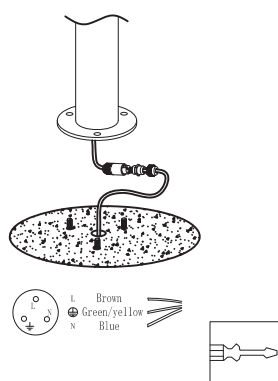

NOVA LUCE

9136421

1

Turn off the general switch

2

Dismantle parts

3

Mark holes

4

Drill holes & apply anchors

5

Connect wires

6

Place the washers onto place

7

Fix it in place by tying up nuts