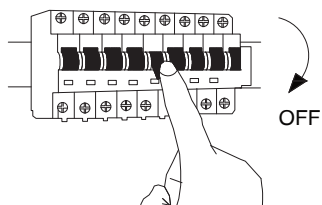

NOVA LUCE

9136421

1

Turn off the general switch

2

Dismantle parts

3

Mark holes

4

Drill holes & apply anchors

5

Connect wires

6

Place the washers onto place

7

Fix it in place by tying up nuts