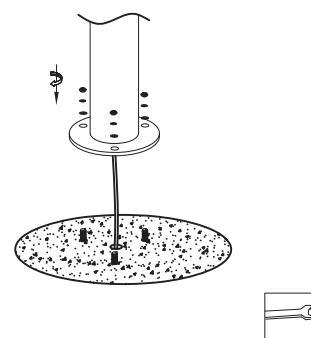

NOVA LUCE

9136421

1

Turn off the general switch

2

Dismantle parts

3

Mark holes

4

Drill holes & apply anchors

5

Connect wires

6

Place the washers onto place

7

Fix it in place by tying up nuts

8

Turn on the general switch

9