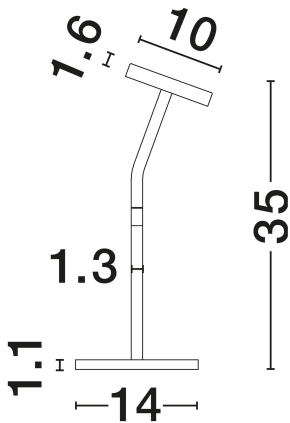

NOVA LUCE

PRODUCT DATASHEET

Version: 001

PRODUCT PHOTOGRAPH

GENERAL INFORMATION

Product Code	9540251
Collection	Indoor
Product Category	Table
Product Family	Logos
Mounting Location	Table
Application Environment	Indoor
Specifications	N/A

DIMENSION & WEIGHT

LxWxH (cm)	D: 14 H: 35
Cut Out (cm)	N/A
Weight (Kgr)	1.8

MATERIAL & COLOR

Product Color	Sandy Black
Body Material	Aluminium & Steel

TECHNICAL DRAWING

APPLICATION & MOUNTING

Ambient Working Temp.	Max 45°C
Type of Protection	IP20
Dimmable	No
Type of Dimming	N/A
Mounting type	Surface
Mounting Depth (cm)	N/A
Led Module Replaceable	No
Light Source	LED

Power (Nominal)	5W
Input voltage (Nominal)	220-240V
Mains Frequency	50/60Hz

PHOTOMETRICAL DATA

Luminous Flux	345lm
Color Temperature	3000K
Light Color (Designation)	Warm White

WARRANTY

Warranty	3 Years
----------	----------------