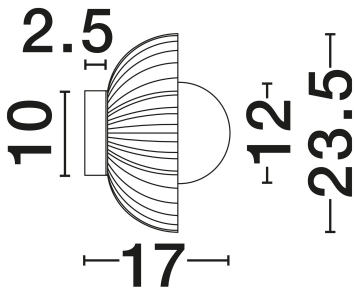

NOVA LUCE

PRODUCT DATASHEET

Version: 001

PRODUCT PHOTOGRAPH

TECHNICAL DRAWING

GENERAL INFORMATION

Product Code	9009219
Collection	Indoor
Product Category	Wall
Product Family	Petel
Mounting Location	Wall
Application Environment	Indoor
Specifications	N/A

DIMENSION & WEIGHT

LxWxH (cm)	D: 23.5 W: 17
Cut Out (cm)	N/A
Weight (Kgr)	1.8

MATERIAL & COLOR

Product Color	Gray Blue & Opal
Body Material	Ceramic & Glass

APPLICATION & MOUNTING

Ambient Working Temp.	Max 45°C
Type of Protection	IP20
Dimmable	Yes
Type of Dimming	N/A
Mounting type	Surface
Mounting Depth (cm)	N/A
Led Module Replaceable	Yes
Light Source	G9

Power (Nominal)	1x5W
Input voltage (Nominal)	100-240V
Mains Frequency	50/60Hz

PHOTOMETRICAL DATA

Luminous Flux	N/A
Color Temperature	N/A
Light Color (Designation)	N/A

WARRANTY

Warranty	3 Years
----------	----------------