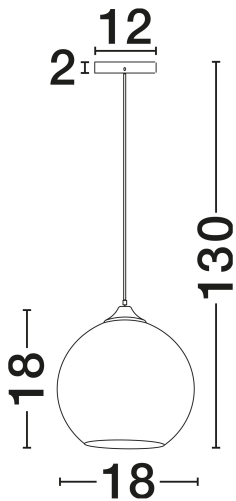

NOVA LUCE

PRODUCT DATASHEET

Version: 001

PRODUCT PHOTOGRAPH

TECHNICAL DRAWING

GENERAL INFORMATION

Product Code	8142680
Collection	Indoor
Product Category	Suspension
Product Family	Blaze
Mounting Location	Ceiling
Application Environment	Indoor
Specifications	N/A

DIMENSION & WEIGHT

LxWxH (cm)	D: 18 H: 130
Cut Out (cm)	N/A
Weight (Kgr)	0.68

MATERIAL & COLOR

Product Color	Copper Black
Body Material	Glass & Metal

APPLICATION & MOUNTING

Ambient Working Temp.	Max 45°C
Type of Protection	IP20
Dimmable	N/A
Type of Dimming	N/A
Mounting type	Surface
Mounting Depth (cm)	N/A
Led Module Replaceable	Yes
Light Source	E27

Power (Nominal)	1x12W
Input voltage (Nominal)	100-240V
Mains Frequency	50/60Hz

PHOTOMETRICAL DATA

Luminous Flux	N/A
Color Temperature	N/A
Light Color (Designation)	N/A

WARRANTY

Warranty	3 Years
----------	----------------