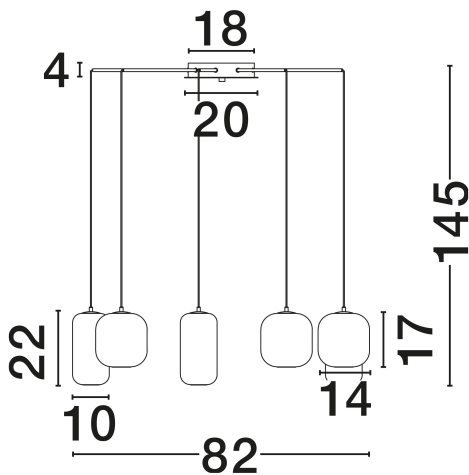

TECHNICAL DRAWING

GENERAL INFORMATION

Product Code	9009144
Collection	Indoor
Product Category	Suspension
Product Family	Aelia
Mounting Location	Ceiling
Application Environment	Indoor
Specifications	N/A

DIMENSION & WEIGHT

LxWxH (cm)	D: 82 H: 145
Cut Out (cm)	N/A
Weight (Kgr)	4.7

MATERIAL & COLOR

Product Color	Gradient Smokey & Matt Black
Body Material	Glass & Metal

APPLICATION & MOUNTING

Ambient Working Temp.	Max 45°C
Type of Protection	IP20
Dimmable	Yes
Type of Dimming	Triac
Mounting type	Surface
Mounting Depth (cm)	N/A
Led Module Replaceable	No
Light Source	LED

NOVA LUCE S.A

Schimatari Viotias
32009, Greece

+30 22620 58 121
+30 22620 56 743

info@novaluce.com
www.novaluce.com